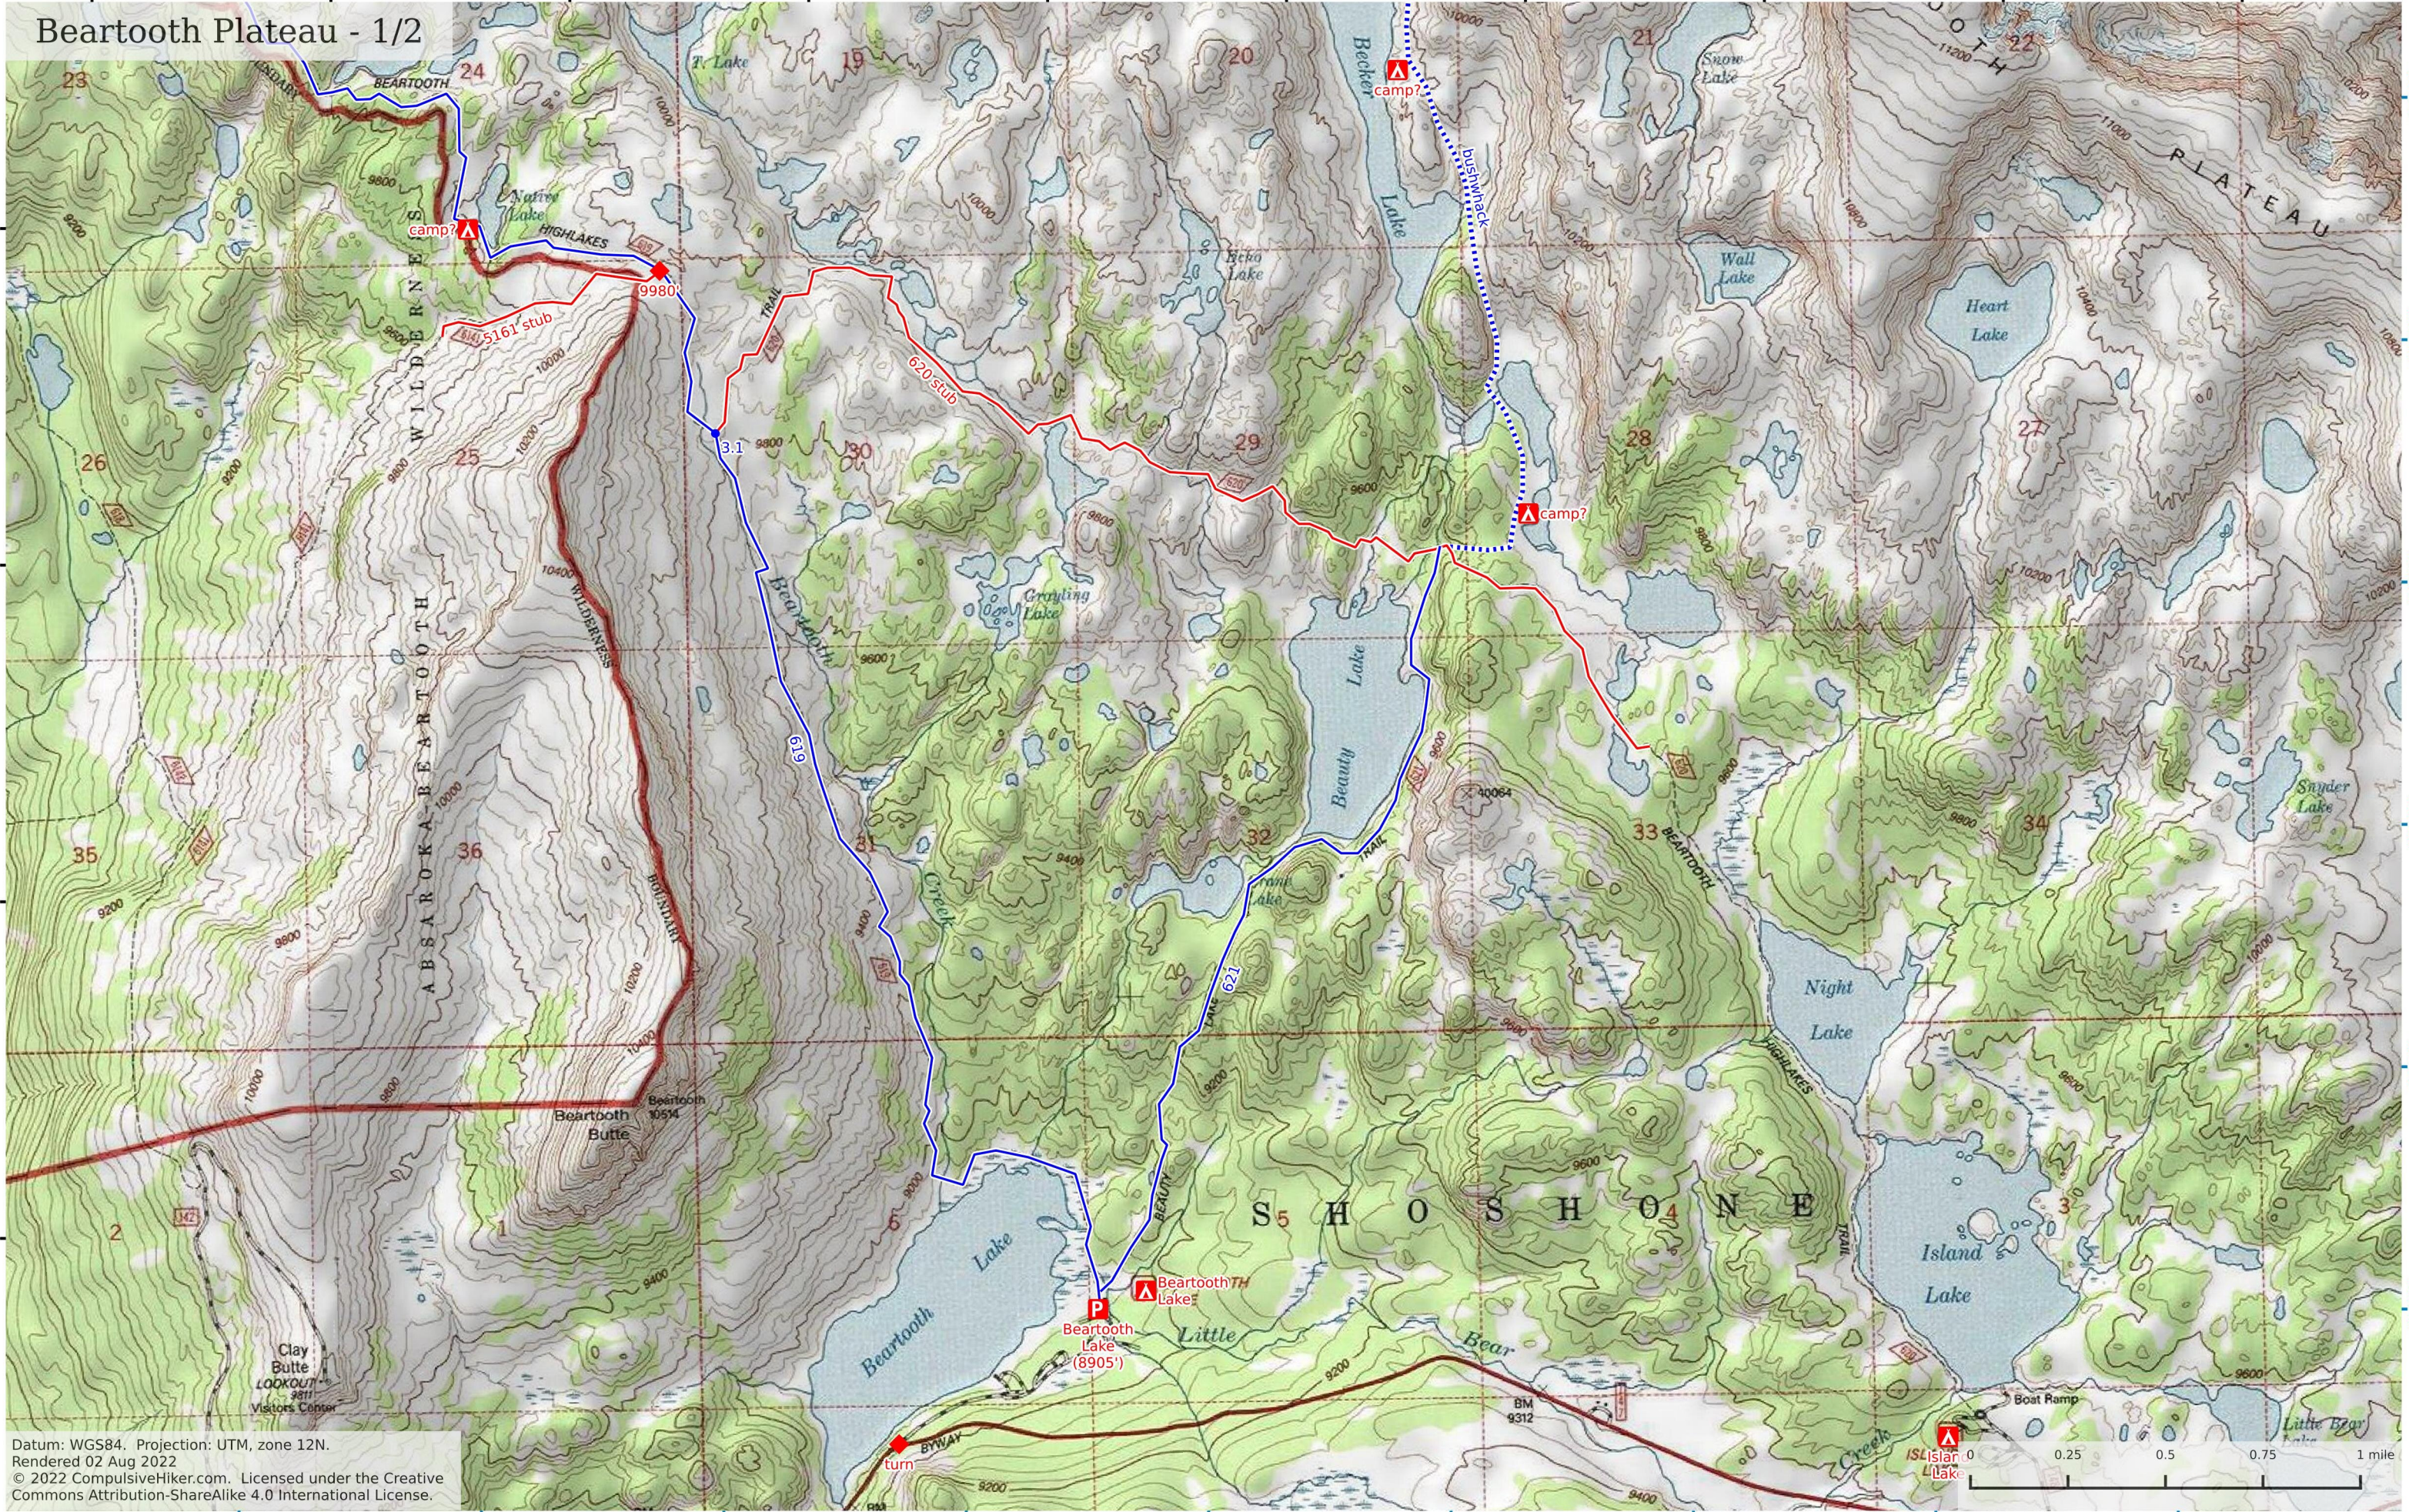

-109.6375 -109.6250 -109.6125 -109.6000 -109.5875 -109.5750 -109.5625 -109.5500 -109.5375 -109.5250

Beartooth Plateau - 1/2

44.9875

44.9750

44.9625

44.9500

4983000

4982000

4981000

4980000

4979000

4978000

Datum: WGS84. Projection: UTM, zone 12N.
 Rendered 02 Aug 2022
 © 2022 CompulsiveHiker.com. Licensed under the Creative Commons Attribution-ShareAlike 4.0 International License.

608000 609000 610000 611000 612000 613000 614000 615000 616000

Beartooth Plateau - 2/2

Datum: WGS84. Projection: UTM, zone 12N.
Rendered 02 Aug 2022
© 2022 CompulsiveHiker.com. Licensed under the Creative Commons Attribution-ShareAlike 4.0 International License.