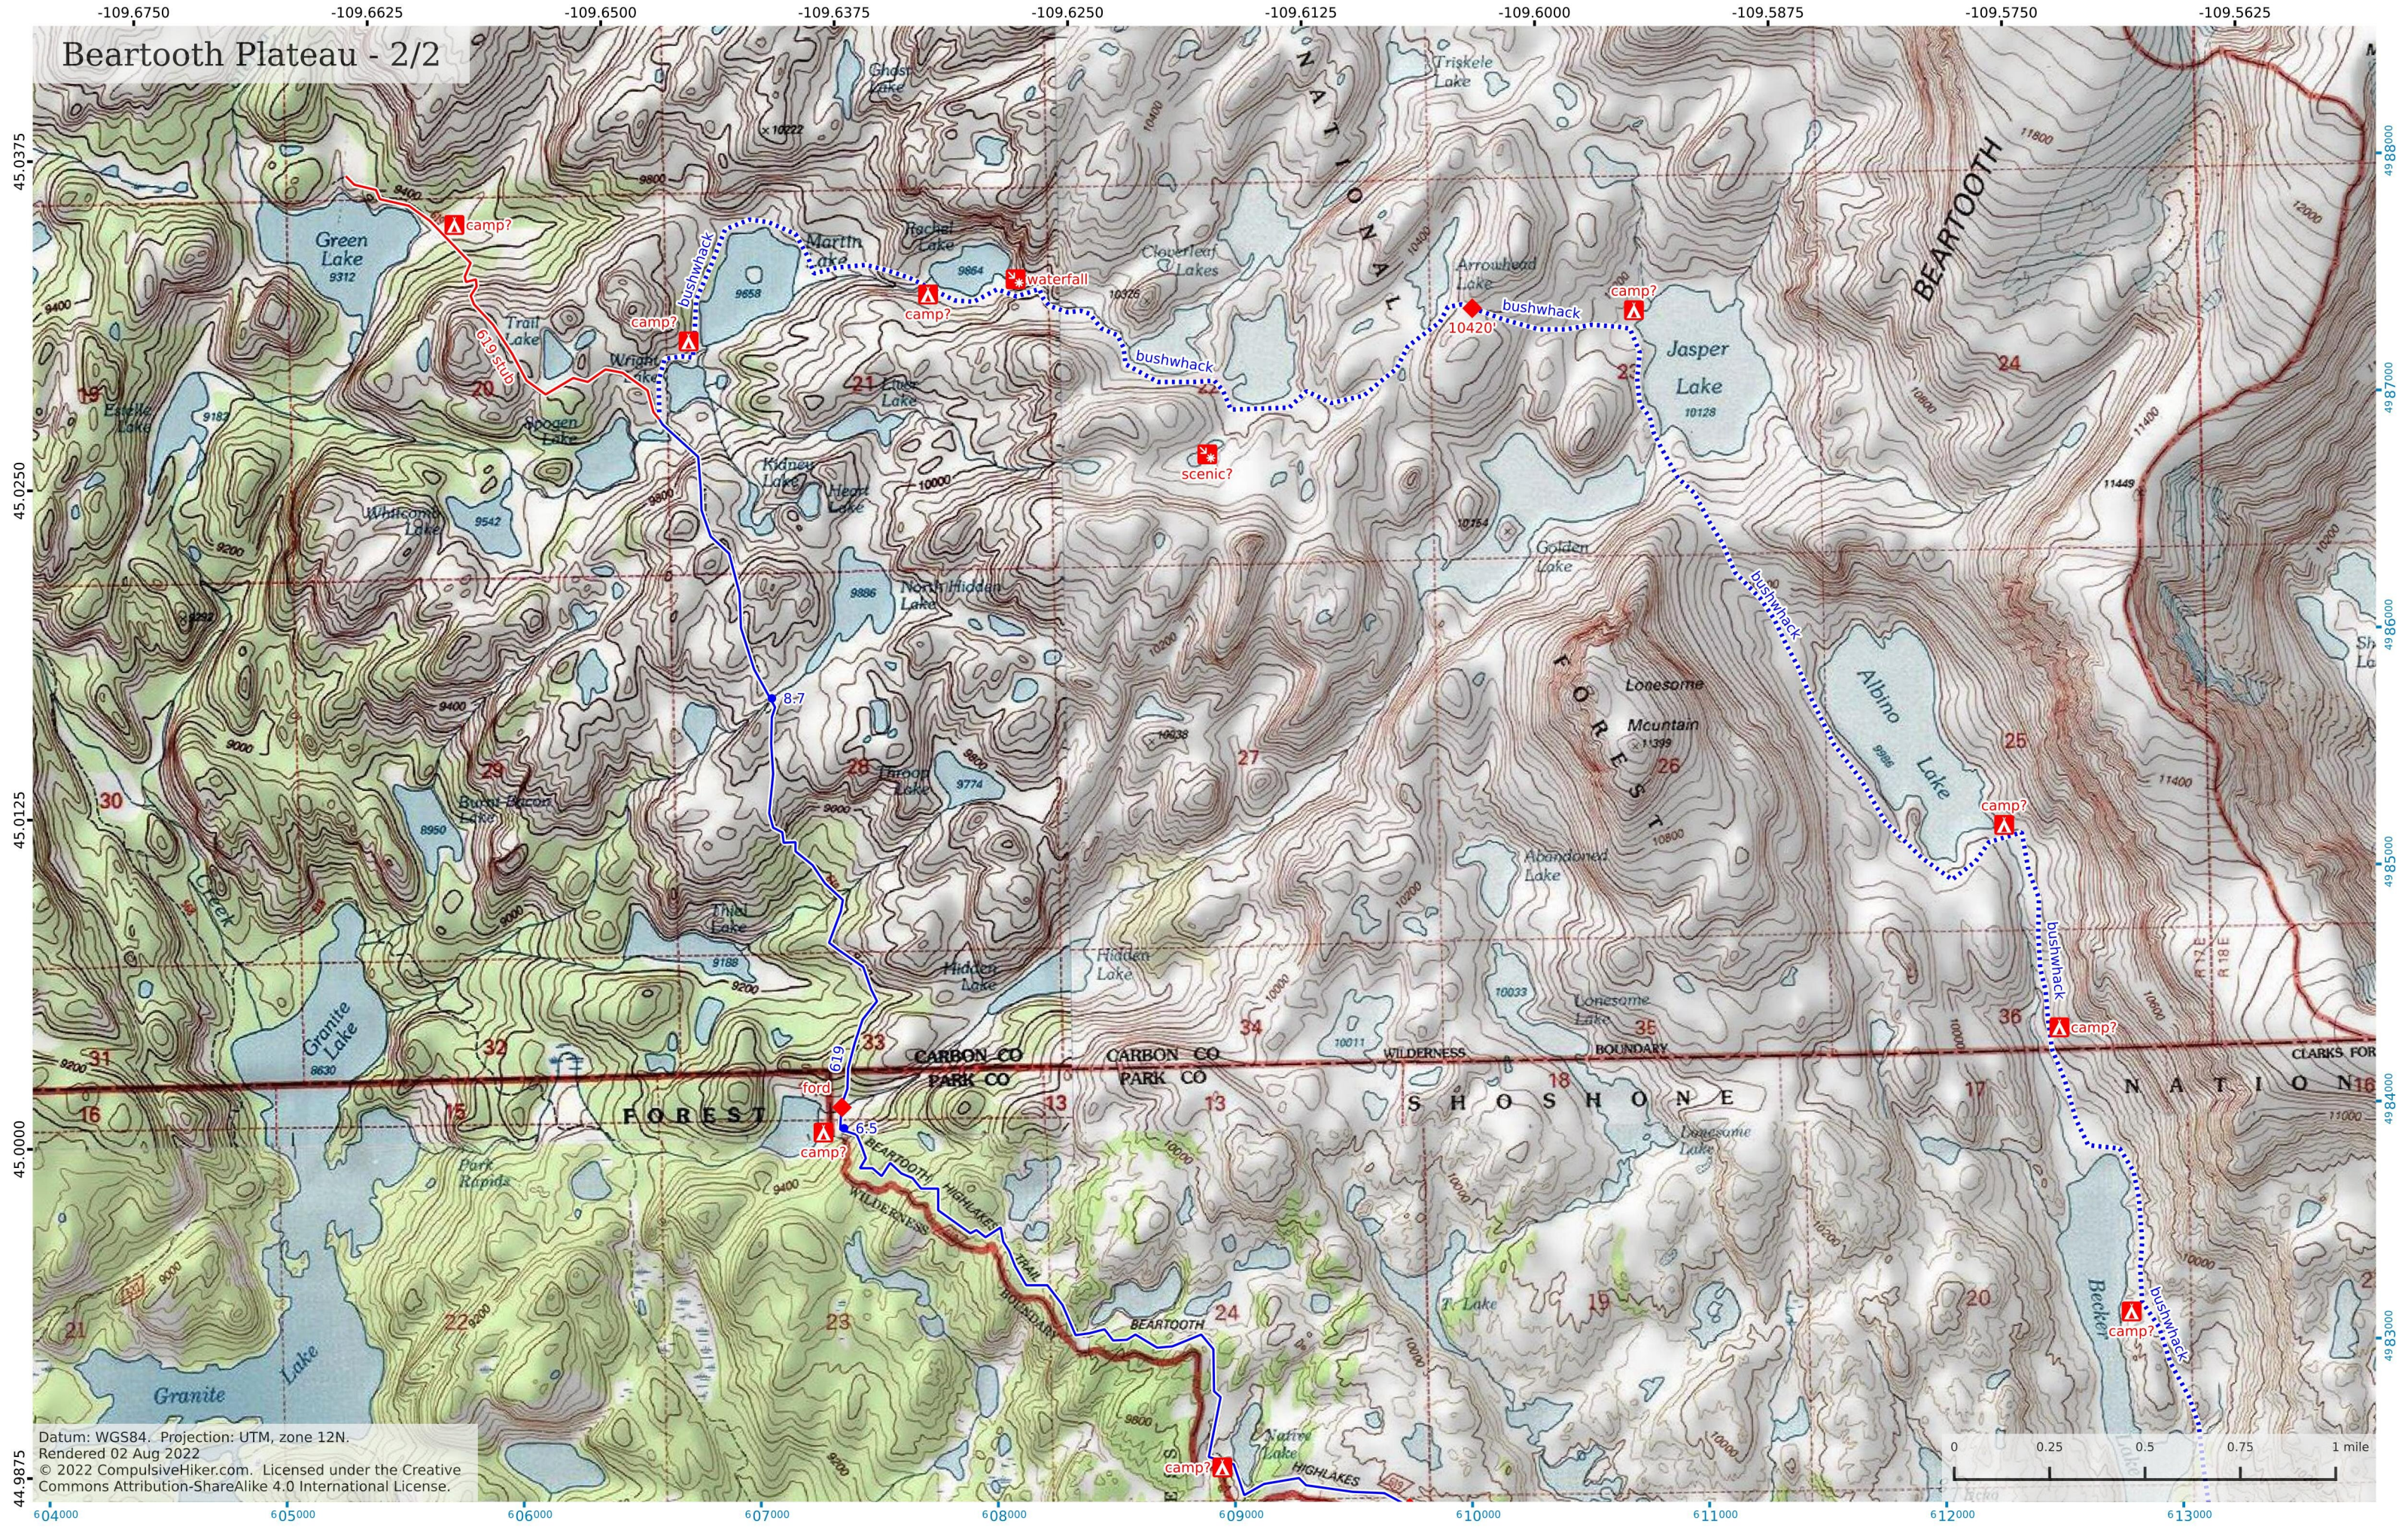

-109.6375 -109.6250 -109.6125 -109.6000 -109.5875 -109.5750 -109.5625 -109.5500 -109.5375 -109.5250

Beartooth Plateau - 1/2

44.9875

44.9750

44.9625

44.9500

4983000

4982000

4981000

4980000

4979000

4978000

Datum: WGS84. Projection: UTM, zone 12N.
 Rendered 02 Aug 2022
 © 2022 CompulsiveHiker.com. Licensed under the Creative Commons Attribution-ShareAlike 4.0 International License.

608000 609000 610000 611000 612000 613000 614000 615000 616000

Beartooth Plateau - 2/2

Datum: WGS84. Projection: UTM, zone 12N.
Rendered 02 Aug 2022
© 2022 CompulsiveHiker.com. Licensed under the Creative Commons Attribution-ShareAlike 4.0 International License.